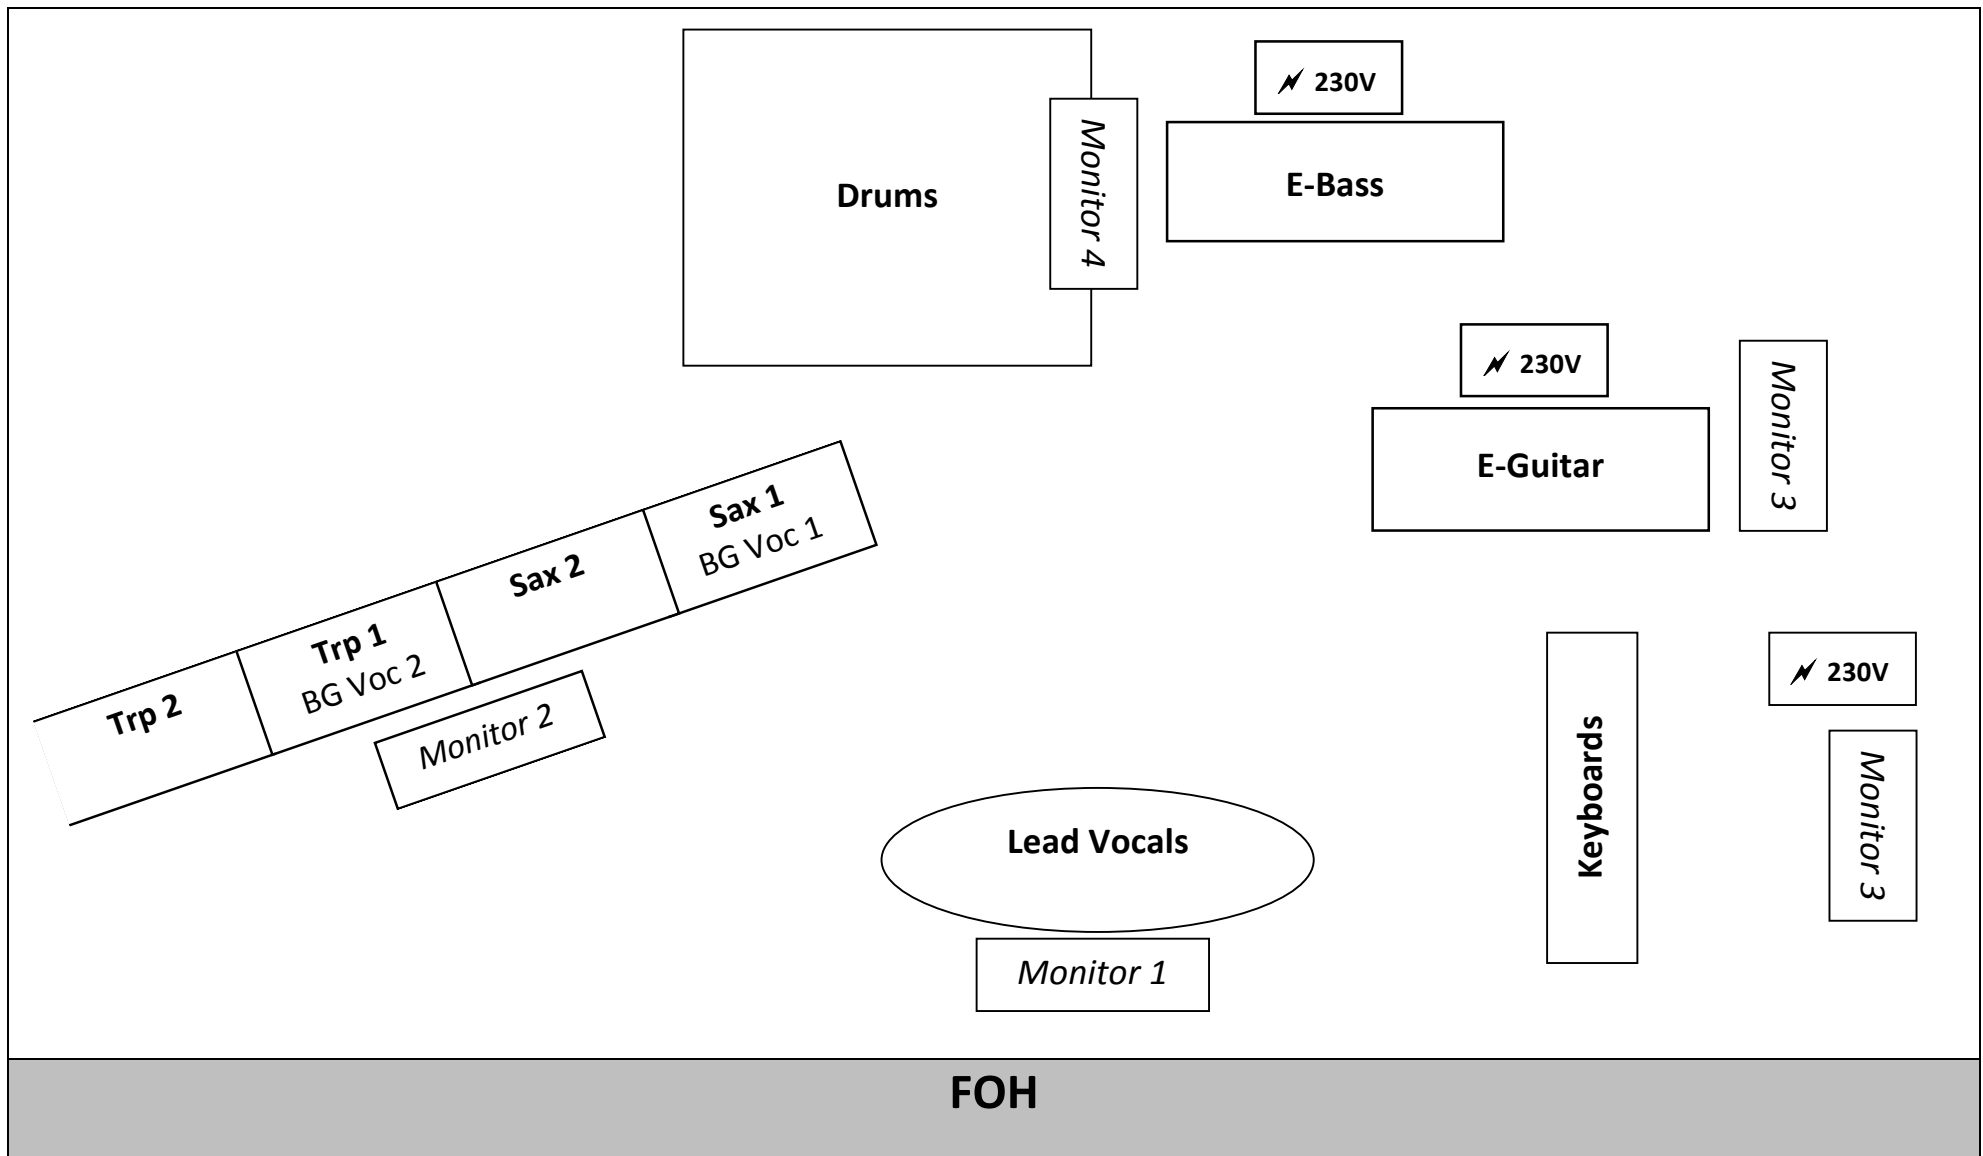

Stage Rider „Gaptones“

>> Bühnengrösse bestenfalls 6m x 4m oder grösser / gerne mit Schlagzeugpodest 2m x 2m

Technical Rider „Gaptones“

Channel	Instrument	Div.
1	Lead Vocals	
2	Backings 1	
3	Backings 2	
4	Sax 1	
5	Sax 2	
6	Trumpet 1	
7	Trumpet 2	
8	E-Bass	DI
9	E-Guitar	
10	Keys L	DI
11	Keys R	DI
12	Bass Drum	
13	Snare	
14	Hi-Hat	
15	Tom 1	
16	Tom 2	
17	Tom 3	
18	Overhead L	
19	Overhead R	
Return 1	Lead Vocals	
Return 2	Horns	
Return 3	Piano / Guitar / Bass	
Return 4	Drums	